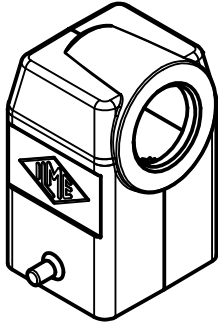

A

B

Diritti riservati All rights reserved

C

	Dimensions in mm
Original Size A4	
Date 16/03/23	
Sign. G.Renna	

Simplified representation with dimensions without tolerance

MXA 02 025
MIXO TWO hood for 2 single-sized MIXO modules, 2 pegs, M25 side entry, including MIXO TWO mounting frame

Scale
1:1