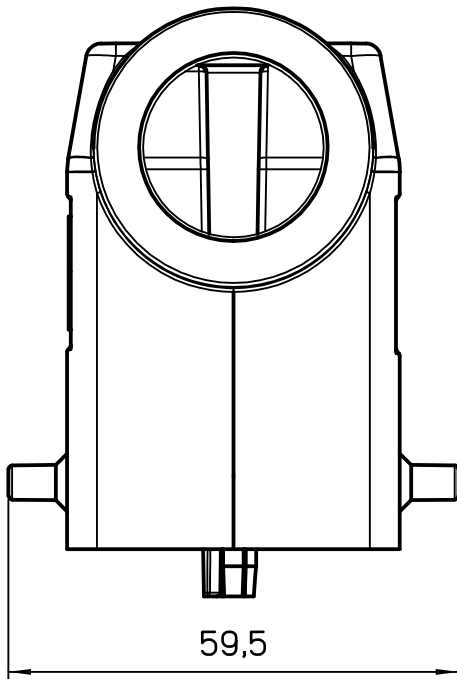

A

B

Diritti riservati All rights reserved

C

	Dimensions in mm
Original Size A4	
Date 16/03/23	
Sign. G.Renna	

Simplified representation with dimensions without tolerance

MXA 02 025
MIXO TWO hood for 2 single-sized MIXO modules, 2 pegs, M25 side entry, including MIXO TWO mounting frame

Scale
1:1