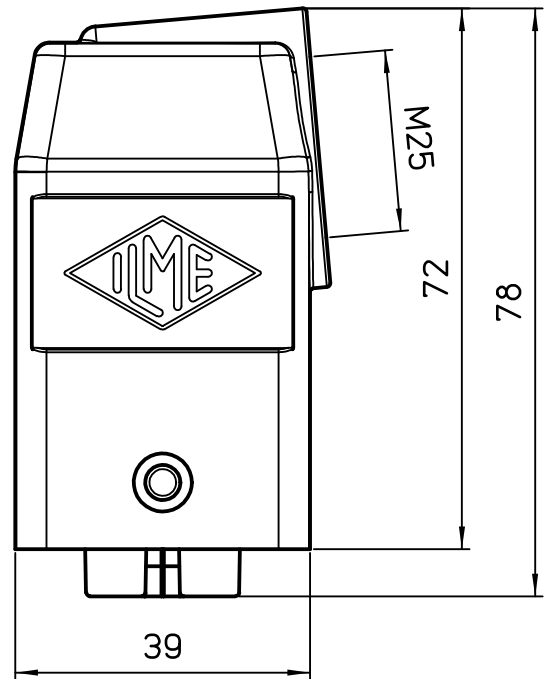

A

B

Diritti riservati All rights reserved

C

	Dimensions in mm
Original Size A4	
Date 16/03/23	
Sign. G.Renna	

Simplified representation with dimensions without tolerance

MXA 02 025
MIXO TWO hood for 2 single-sized MIXO modules, 2 pegs, M25 side entry, including MIXO TWO mounting frame

Scale
1:1