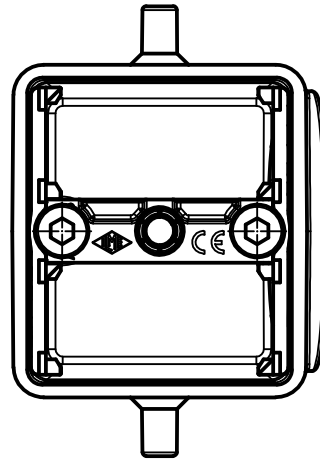

A

B

Diritti riservati All rights reserved

C

	Dimensions in mm
Original Size A4	
Date 16/03/23	
Sign. G.Renna	

Simplified representation with dimensions without tolerance

MXA 02 025
MIXO TWO hood for 2 single-sized MIXO modules, 2 pegs, M25 side entry, including MIXO TWO mounting frame

Scale
1:1